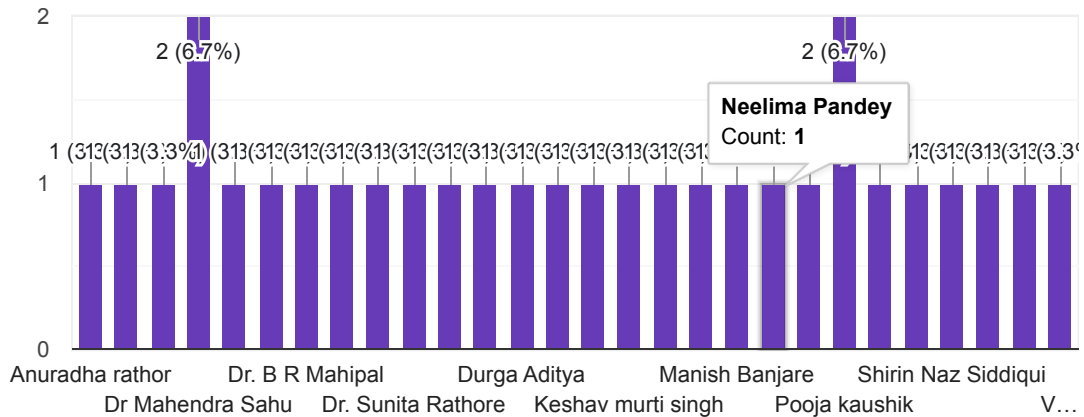

Govt. MMR PG College, Champa

30 responses

[Publish analytics](#)

Name

[Copy](#)

30 responses

Designation

[Copy](#)