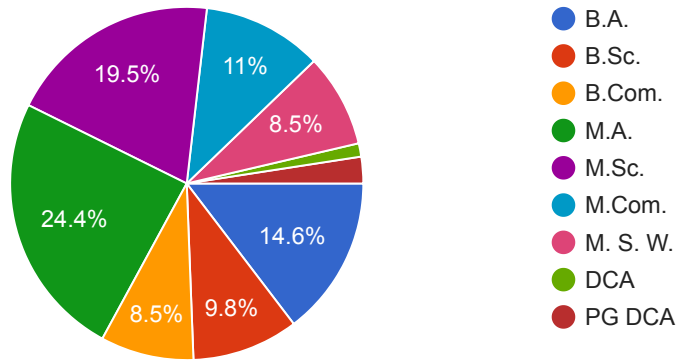

 Copy

279 responses

Which course done from this college?

Copy

82 responses

Year of passing?

Copy

82 responses

Infrastructure facilities

Copy

82 responses

College environment?

 Copy

82 responses

The faculty members and HOD were cooperative during your tenure as a student?

 Copy